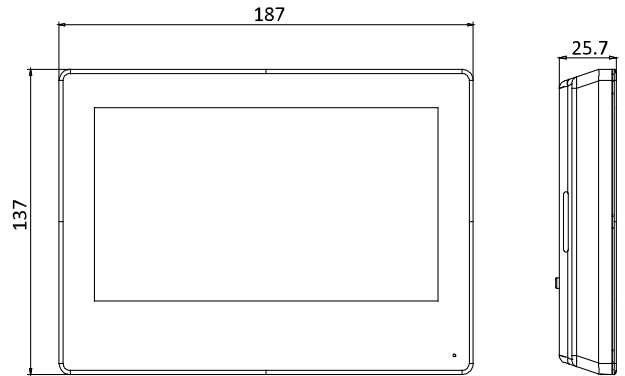

### Network parameters

Communication protocol	TCP/IP, SIP, RTSP
Wired network	Support
Wi-Fi	Wi-Fi 802.11 b/g/n
Bluetooth	/
3G/4G	/

Zigbee	/
<b>Device interfaces</b>	
Alarm input	8
Network interface	1 RJ-45 10/100 Mbps self-adaptive
TAMPER	/
RS-485	1
USB	For debug only
TF card	Max to 32 G, SD 2.0 or lower version
Alarm output	2
Power interface	1
<b>General</b>	
Button	/
Installation	Surface mounting
Indicator	/
Weight	Without package: 419.3 g With package: 694 g
Protective level	/
Working temperature	-10 ° C to 50 ° C (14 ° F to 122 ° F)
Working humidity	10% to 90%
Dimensions	187 mm × 137 mm × 25.7 mm (7.36" × 5.39" × 1.01")
Battery	/
Power supply	IEEE802.3af, standard PoE 12 VDC, 1 A
Application environment	Indoor
Power consumption	≤ 8 W

## Dimension

Unit:mm