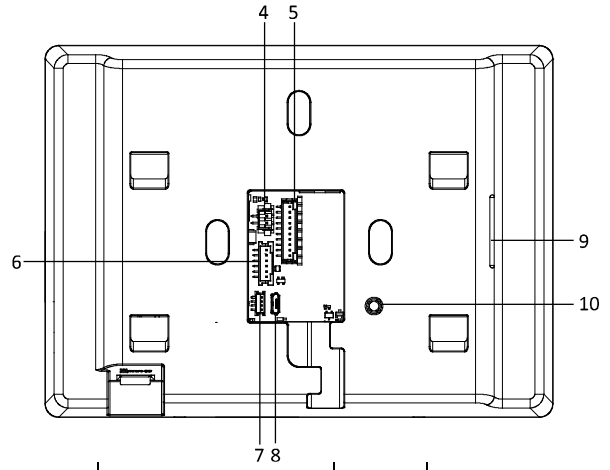

### Network parameters

Communication protocol	TCP/IP, SIP, RTSP
Wired network	Support
Wi-Fi	Wi-Fi 802.11 b/g/n
Bluetooth	/
3G/4G	/

Zigbee	/
<b>Device interfaces</b>	
Alarm input	8
Network interface	1 RJ-45 10/100 Mbps self-adaptive
TAMPER	/
RS-485	1
USB	For debug only
TF card	Max to 32 G, SD 2.0 or lower version
Alarm output	2
Power interface	1
<b>General</b>	
Button	/
Installation	Surface mounting
Indicator	/
Weight	Without package: 419.3 g With package: 694 g
Protective level	/
Working temperature	-10 ° C to 50 ° C (14 ° F to 122 ° F)
Working humidity	10% to 90%
Dimensions	187 mm × 137 mm × 25.7 mm (7.36" × 5.39" × 1.01")
Battery	/
Power supply	IEEE802.3af, standard PoE 12 VDC, 1 A
Application environment	Indoor
Power consumption	≤ 8 W

## Dimension

Unit:mm